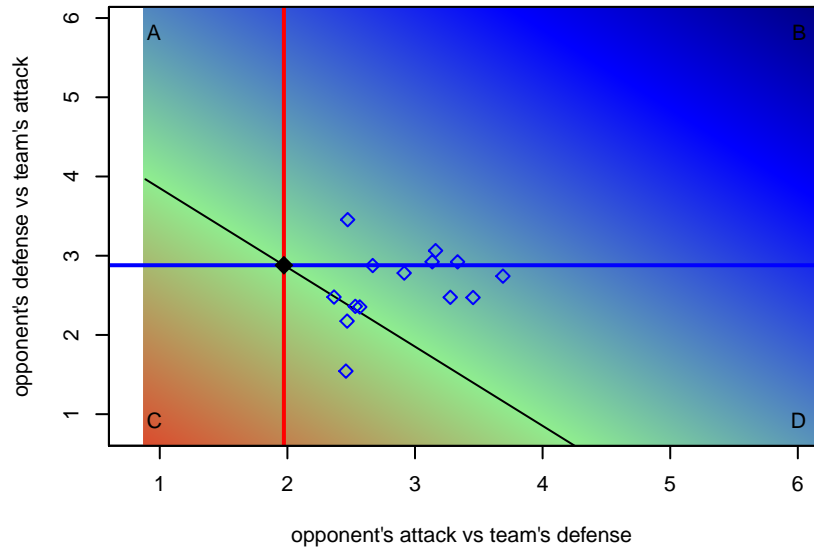

PCU Black B96

Portland City United SC
 Portland, OR
 B96 total strength=1500
 attack=17.81 defense=7.19

alt names used:
 PCU 96B Black
 PCU 96B BLACK (OR)
 PCU 96B Black

Venues played:
 2013 OYS Presidents Cup B96
 2014 PCU Summer Classic High School Silver
 2014 Crossfire Select Cup BU18
 2014 Crossfire OR Win Showcase U17/18 U18
 2014 OYS Presidents Cup B96

PCU Black B96
 Dots are actual minus expected GF (blue circles) and GA (red triangles).
 Blue line is smoothed change in attack strength. Red is smoothed change in defense strength.

**attack and defense variance (black dot)
relative to other teams
and top 10 in region**

**attack and defense rating
relative to others at age
and all opponents in last 13 months**

**attack and defense rating
relative to others at age
and all opponents in last 13 months**

Performance relative to 13 month average

Performance relative to 13 month average

Distribution of opponents
 Red = Lose zone, Blue = Win zone, Green = Even
 Black line separates win/lose zones

lot. A=Neither has attack advantage, B=Opponent has both attack and defense advantage, C=Opponent has both attack and defense disadvantage, D=Both have