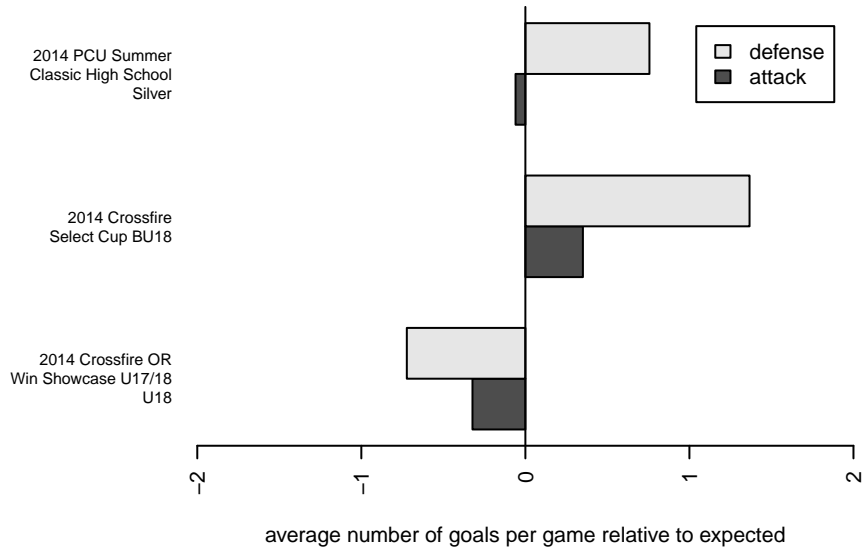

PCU Black B96

Portland City United SC
 Portland, OR
 B96 total strength=1500
 attack=17.81 defense=7.19

alt names used:
 PCU 96B Black
 PCU 96B BLACK (OR)
 PCU 96B Black

Venues played:
 2013 OYS Presidents Cup B96
 2014 PCU Summer Classic High School Silver
 2014 Crossfire Select Cup BU18
 2014 Crossfire OR Win Showcase U17/18 U18
 2014 OYS Presidents Cup B96

PCU Black B96
 Dots are actual minus expected GF (blue circles) and GA (red triangles).
 Blue line is smoothed change in attack strength. Red is smoothed change in defense strength.

**attack and defense variance (black dot)
relative to other teams
and top 10 in region**

**attack and defense rating
relative to others at age
and all opponents in last 13 months**

**attack and defense rating
relative to others at age
and all opponents in last 13 months**

Performance relative to 13 month average

Performance relative to 13 month average

Distribution of opponents
 Red = Lose zone, Blue = Win zone, Green = Even
 Black line separates win/lose zones

lot. A=Neither has attack advantage, B=Opponent has both attack and defense advantage, C=Opponent has both attack and defense disadvantage, D=Both have