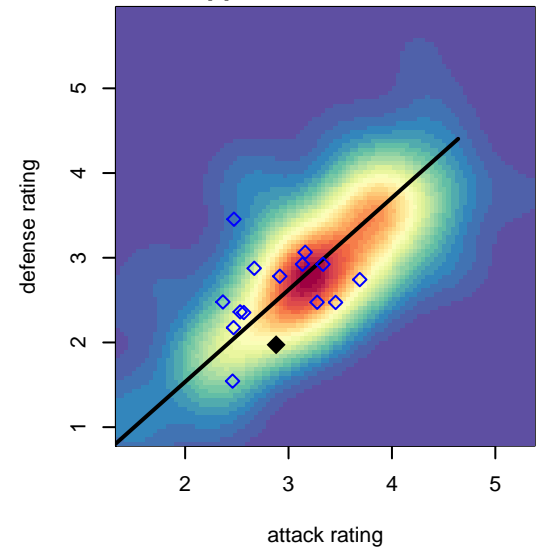

PCU Black B96

Portland City United SC
 Portland, OR
 B96 total strength=1500
 attack=17.81 defense=7.19

alt names used:
 PCU 96B Black
 PCU 96B BLACK (OR)
 PCU 96B Black

Venues played:
 2013 OYS Presidents Cup B96
 2014 PCU Summer Classic High School Silver
 2014 Crossfire Select Cup BU18
 2014 Crossfire OR Win Showcase U17/18 U18
 2014 OYS Presidents Cup B96

PCU Black B96
 Dots are actual minus expected GF (blue circles) and GA (red triangles).
 Blue line is smoothed change in attack strength. Red is smoothed change in defense strength.

**attack and defense variance (black dot)
relative to other teams
and top 10 in region**

**attack and defense rating
relative to others at age
and all opponents in last 13 months**

**attack and defense rating
relative to others at age
and all opponents in last 13 months**

Performance relative to 13 month average

Performance relative to 13 month average

Distribution of opponents
 Red = Lose zone, Blue = Win zone, Green = Even
 Black line separates win/lose zones

lot. A=Neither has attack advantage, B=Opponent has both attack and defense advantage, C=Opponent has both attack and defense disadvantage, D=Both have