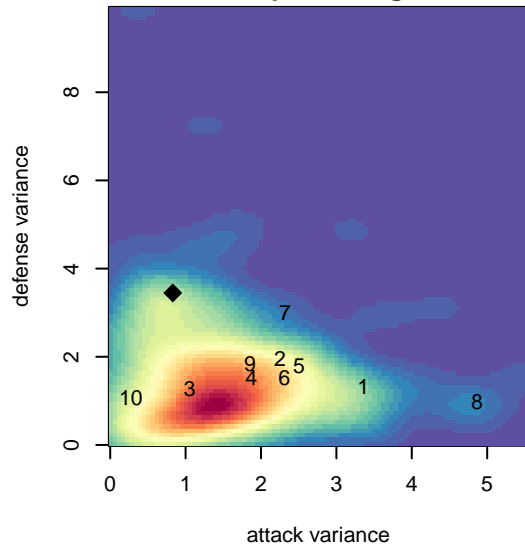

PCU Black B96

Portland City United SC
 Portland, OR
 B96 total strength=1500
 attack=17.81 defense=7.19

alt names used:
 PCU 96B Black
 PCU 96B BLACK (OR)
 PCU 96B Black

Venues played:
 2013 OYS Presidents Cup B96
 2014 PCU Summer Classic High School Silver
 2014 Crossfire Select Cup BU18
 2014 Crossfire OR Win Showcase U17/18 U18
 2014 OYS Presidents Cup B96

PCU Black B96
 Dots are actual minus expected GF (blue circles) and GA (red triangles).
 Blue line is smoothed change in attack strength. Red is smoothed change in defense strength.

**attack and defense variance (black dot)
relative to other teams
and top 10 in region**

Performance relative to 13 month average

Distribution of opponents
 Red = Lose zone, Blue = Win zone, Green = Even
 Black line separates win/lose zones

lot. A=Neither has attack advantage, B=Opponent has both attack and defense advantage, C=Opponent has both attack and defense disadvantage, D=Both have