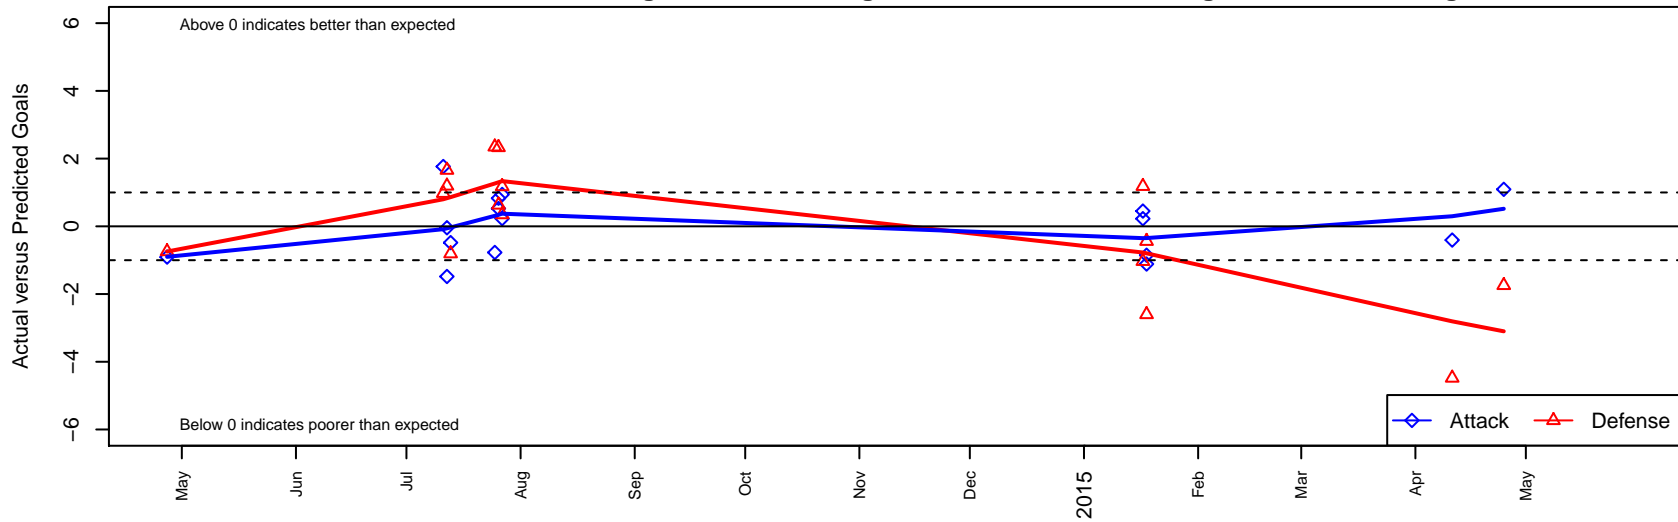

PCU Black B96

Portland City United SC
 Portland, OR
 B96 total strength=1500
 attack=17.81 defense=7.19

alt names used:
 PCU 96B Black
 PCU 96B BLACK (OR)
 PCU 96B Black

Venues played:
 2013 OYS Presidents Cup B96
 2014 PCU Summer Classic High School Silver
 2014 Crossfire Select Cup BU18
 2014 Crossfire OR Win Showcase U17/18 U18
 2014 OYS Presidents Cup B96

PCU Black B96
 Dots are actual minus expected GF (blue circles) and GA (red triangles).
 Blue line is smoothed change in attack strength. Red is smoothed change in defense strength.

**attack and defense variance (black dot)
relative to other teams
and top 10 in region**

**attack and defense rating
relative to others at age
and all opponents in last 13 months**

**attack and defense rating
relative to others at age
and all opponents in last 13 months**

Performance relative to 13 month average

Performance relative to 13 month average

Distribution of opponents
 Red = Lose zone, Blue = Win zone, Green = Even
 Black line separates win/lose zones

lot. A=Neither has attack advantage, B=Opponent has both attack and defense advantage, C=Opponent has both attack and defense disadvantage, D=Both have