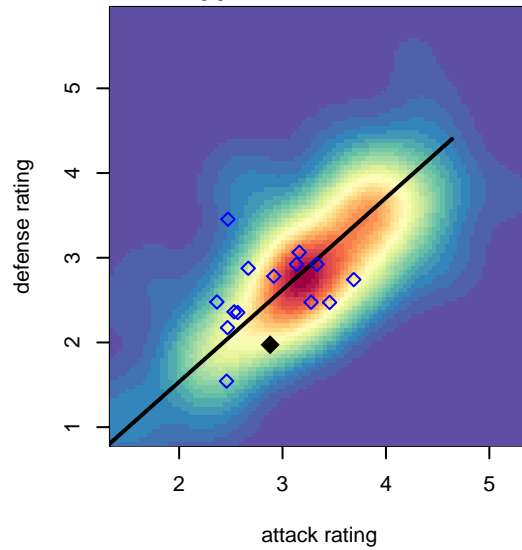

PCU Black B96

Portland City United SC
 Portland, OR
 B96 total strength=1500
 attack=17.81 defense=7.19

alt names used:
 PCU 96B Black
 PCU 96B BLACK (OR)
 PCU 96B Black

Venues played:
 2013 OYS Presidents Cup B96
 2014 PCU Summer Classic High School Silver
 2014 Crossfire Select Cup BU18
 2014 Crossfire OR Win Showcase U17/18 U18
 2014 OYS Presidents Cup B96

PCU Black B96
 Dots are actual minus expected GF (blue circles) and GA (red triangles).
 Blue line is smoothed change in attack strength. Red is smoothed change in defense strength.

**attack and defense variance (black dot)
relative to other teams
and top 10 in region**

**attack and defense rating
relative to others at age
and all opponents in last 13 months**

**attack and defense rating
relative to others at age
and all opponents in last 13 months**

Performance relative to 13 month average

Performance relative to 13 month average

Distribution of opponents
 Red = Lose zone, Blue = Win zone, Green = Even
 Black line separates win/lose zones

lot. A=Neither has attack advantage, B=Opponent has both attack and defense advantage, C=Opponent has both attack and defense disadvantage, D=Both have